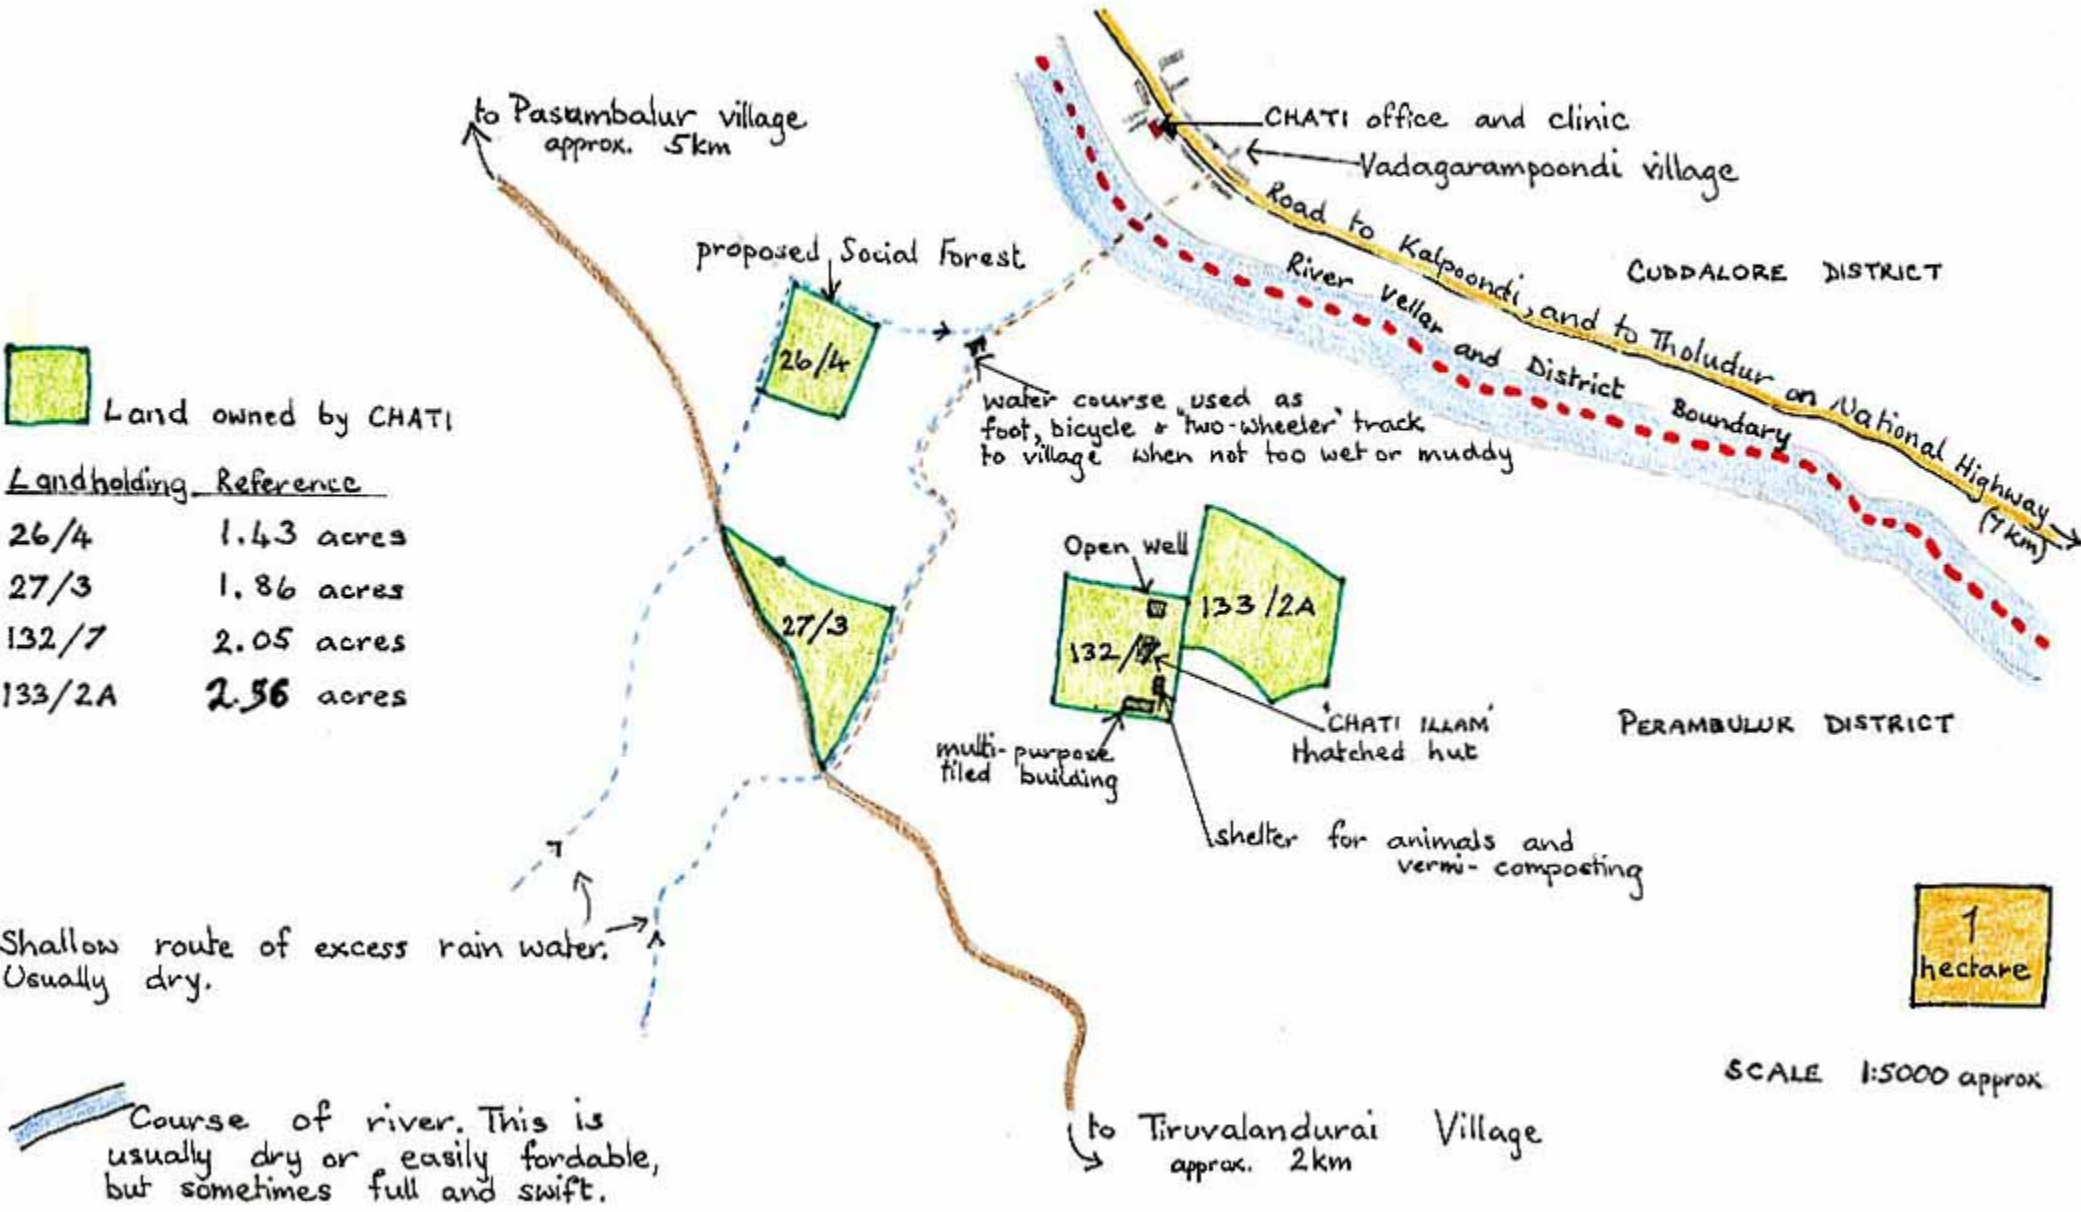

# SKETCH MAP SHOWING CHATI LAND IN ITS SURROUNDINGS (As At End 2007)

 Land owned by CHATI

Landholding	Reference
26/4	1.43 acres
27/3	1.86 acres
132/7	2.05 acres
133/2A	2.56 acres

SCALE 1:5000 approx